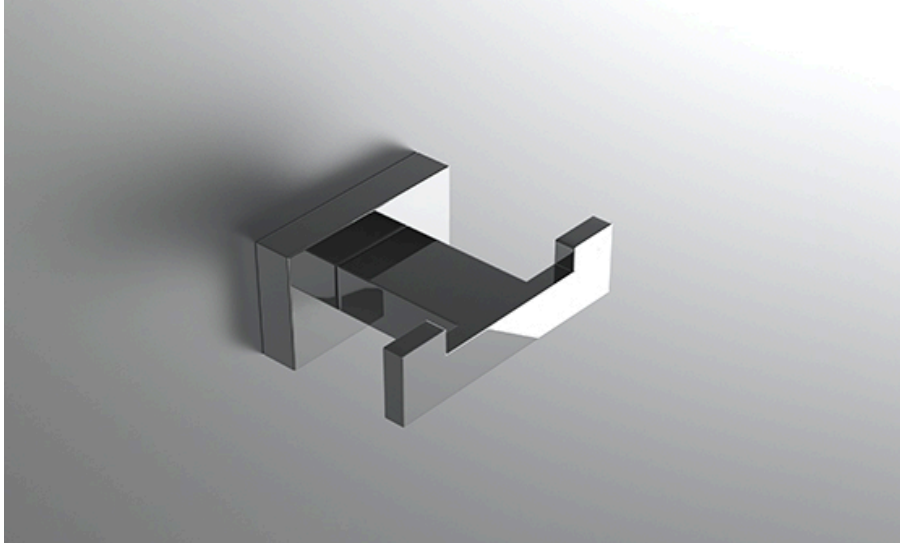

neelnox

LET
THERE
BE **DESIGN.**

FEATURES

- Premium 304 Grade Stainless Steel
- Solid Mount Construction
- Concealed Installation Hardware
- State of the art wall anchors included for installation on Dry wall or Tile

COLLECTION EMERGENCE

ROBE HOOK

Model	Product	Finishes Available
EMG-RHD1	Robe Hook	Multiple finishes available. Over 23 finishes to choose from.

FINISHES

Polished (-P)	Antique Copper (-ACOP)	Polished Gold (-PGLD)
Brushed (-B)	Polished Brass (-PBRS)	Brushed Copper (-BCOP)
Brushed Gold (-BGLD)	Matte White (-WHT)	Brushed Rose Gold (-BRGD)
Matte Black (-BLK)	Brushed Modern Bronze (-BMBRZ)	Brushed Black (-BRBLK)
Oil Rubbed Bronze (-ORB)	Glossy White (-GWHT)	Polished Black (-PBLK)
Brushed Brass (-BBRS)	Polished Rose Gold (-PRGD)	Antique Nickel (-ANKL)
Brushed Bronze (-BBRZ)	Unlacquered Brass (-UBRS)	Black Nickel (-NKBL)
Antique Brass (-ABRS)	Polished Nickel (-PNKL)	

Dimension in inches

FRONT

TOP

SIDE

NOTE: Dimensions subject to change without notice.